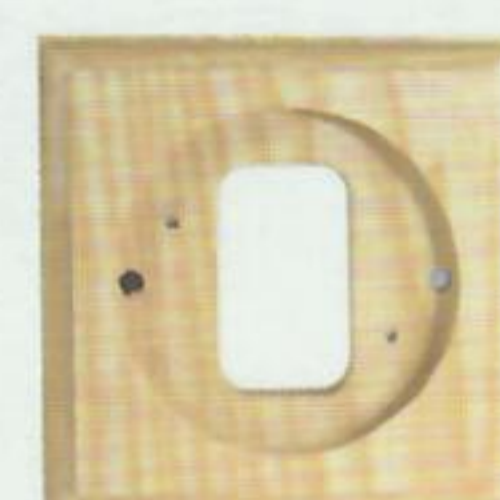

Timber Base Finishes

A/Ash

Pattress Finish

Asbury Dimmer Switch

Use our retractable Asbury toggle switch in conjunction with our dimming pack to dim your lights! Please call our sales team for more information

Ordering

To order your Asbury switch, firstly choose your dome finish and switch type, followed by your Pattress colour and timber finish e.g., BAB01/2.B.MO > 2gang Antique Brass Dome (vertically mounted with a black Pattress with a Medium Oak base).

Wooden surface mounting boxes available for all products in the Asbury range.