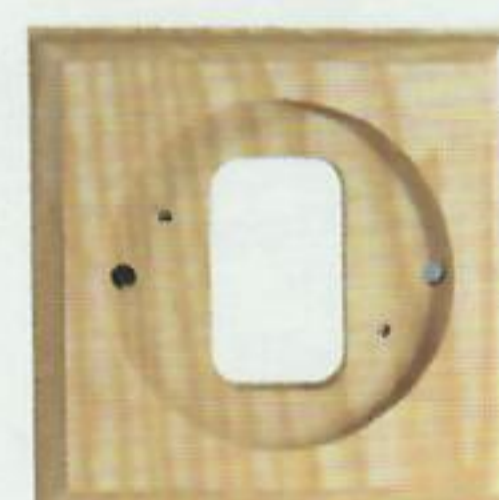

U/Unfinished Oak