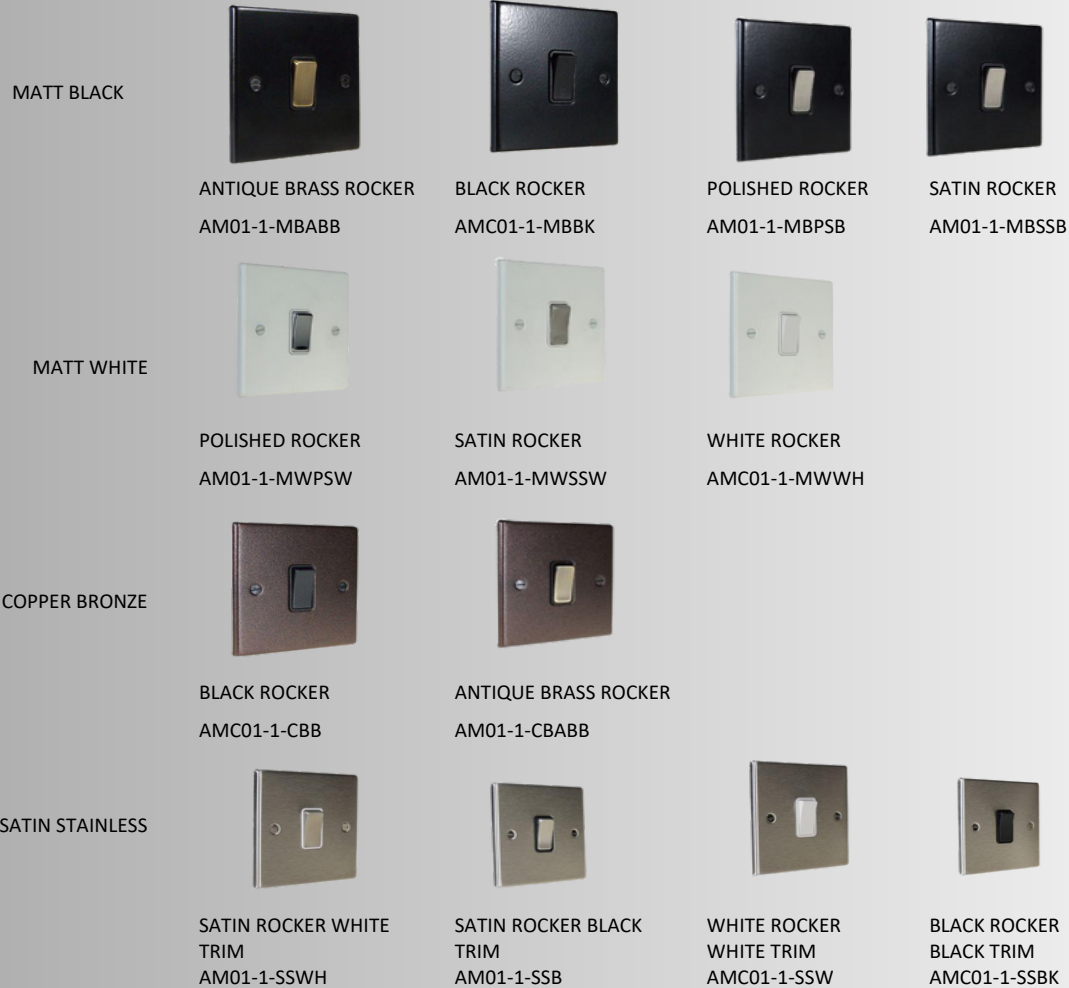

The Accord Collection - a metal raised plate in natural satin stainless or powder-coated to give a unique hardwearing finish with a choice of decorative rockers.

PLATE AND ROCKER COMBINATIONS (for further data, visual and audio solutions please see the i-clip selection on the website)

FOR RETRO DIMMER KNOBS :
INSERT 'RT' FOLLOWED BY FINISH COLOUR
FOR EXAMPLE: AMVP-1-MBRTSS

1G LED DIMMER MATT BLACK RETRO KNOB SATIN SILVER

When ordering, choose the switch code followed by plate finish and rocker as shown

AM06-2-MBABB	Accord Metal AM	2 gang 13a socket 06 - 2 -	Matt Black (Plate) MB	Antique Brass(Rocker) AB	Black (Trim) B
AMC06-1-CBBB	Accord Metal AMC	1 gang 13a socket 06 - 1 -	Copper Bronze (Plate) CB	Black (Rocker) B	Black (Trim) B

Black rocker/black trim and white rocker/white trim items have a C after the range code.